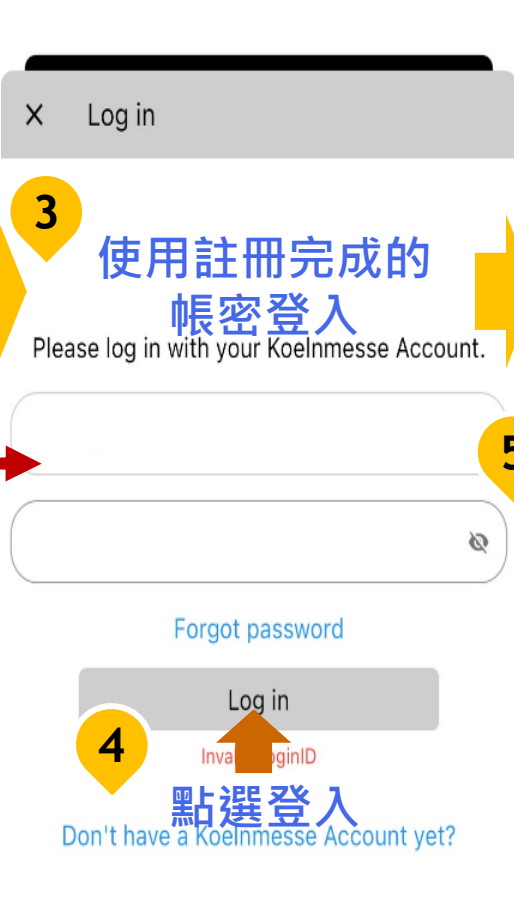

It is not transferable to other persons and is only valid in conjunction with a valid photo ID and your admission ticket for the Koelnmesse GmbH event specified.

We wish you a pleasant journey!

Koelnmesse GmbH

Messeplatz 1
50679 Cologne
Germany

Tel. +49 221 821-3640

Fax +49 221 821-2574

help@e-shop.koelnmesse.de

www.koelnmesse.com

Executive Board: Gerald Böse (President and Chief Executive Officer), Oliver Frese
Chairwoman of the Supervisory Board: Mayor of the City of Cologne Henriette Reker

Step 13:取得數位票券

2 點選Register now

1 點選My fair

3 使用註冊完成的
帳密登入
Please log in with your Koelnmesse Account.

4 點選登入
Don't have a Koelnmesse Account yet?

5 點選Ticket Wallet進入

6 使用時請點選畫面
參觀證
展期內免費車票

請務必於開展前完成申請