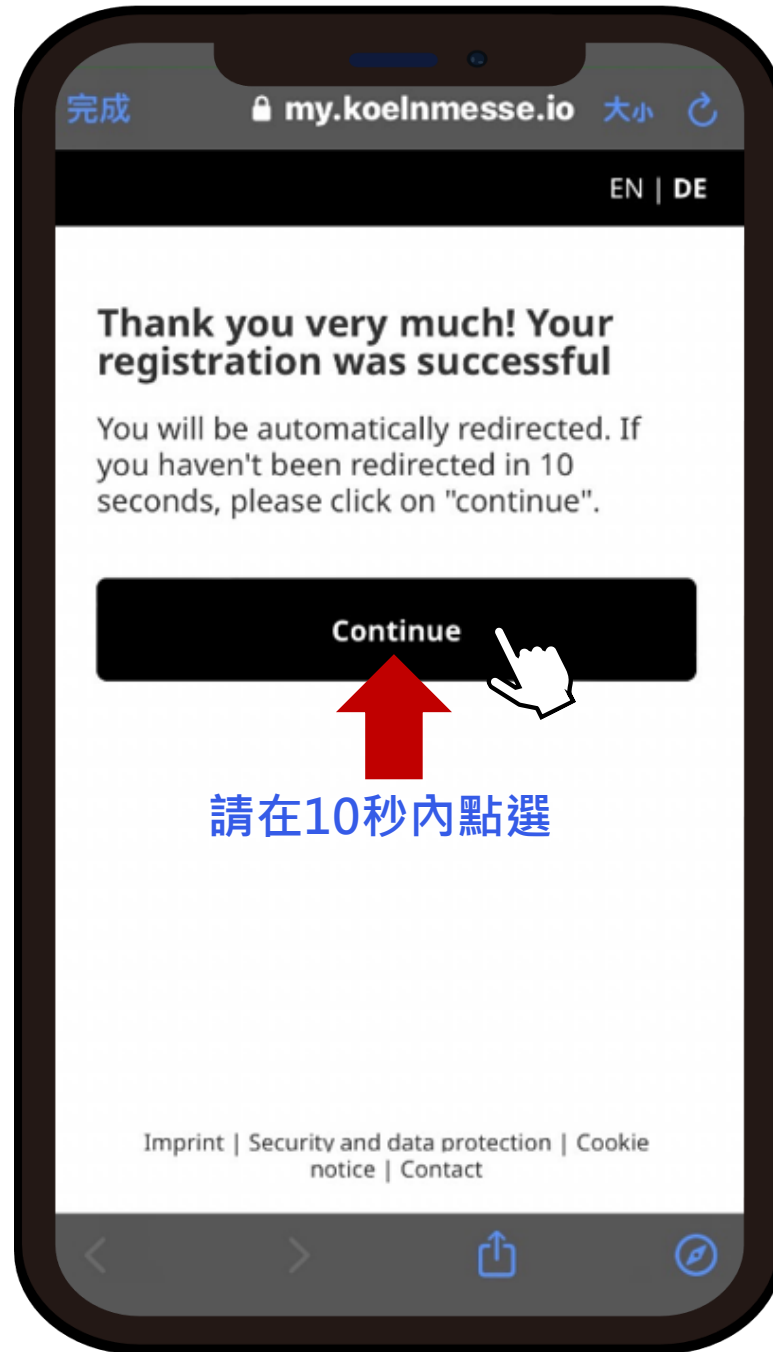

Repeat password*

.....

2

I hereby agree to the terms of use.*
請詳閱相關注意事項 並勾選同意

Back

3

Register now 點選

You already have a Koelnmesse Account?
Login now

Imprint | Security and data protection | Cookie notice | Contact

my.koelnmesse.io

scroll down

Step 5: 開通帳號

Step 6: 註冊成功

Step 7: 核對資料

1

確認下方參觀者資訊是否正確