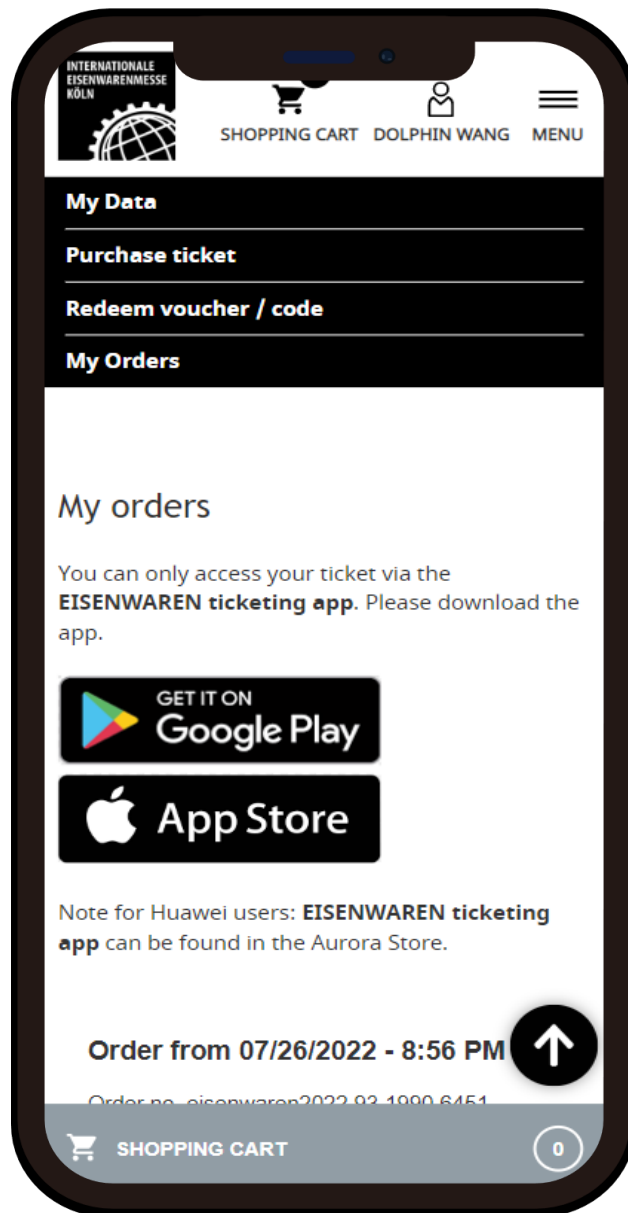

點選進入

Shopping Cart 0

tickets.eisenwarenmesse.com

Step 9: 核對資料

Step 10: 完成兌換

※完成後會立即收到系統發出的確認信件

Step 11: 收到Ticket Shop 參觀證完成兌換通知信 共兩封 1 of 2

Ticket

You will find your ordered tickets as well as a possible invoice in the attached PDF document.

If you have purchased a ticket for yourself, you can use the attached PDF ticket for access to EISENWARENMESSE 2024. Or you can use the mobile ticket: save the mobile ticket on your smartphone by clicking on the link.