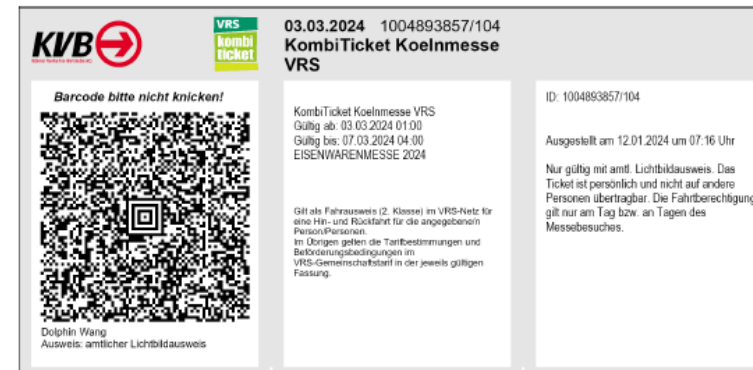

We wish you a pleasant journey!

Koelnmesse GmbH

Messeplatz 1
50679 Cologne
Germany

Tel. +49 221 821-3640

Fax +49 221 821-2574

help@e-shop.koelnmesse.de

www.koelnmesse.com